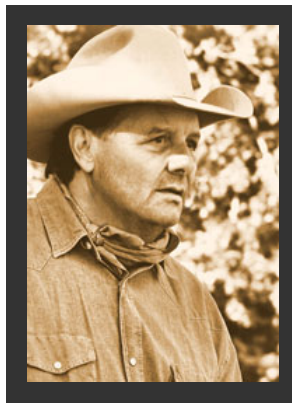

Mikel Donahue

Governor's Gallery - February 27 - April 29, 2012

December 19, 2011

Tweet 0

Like

Artist Mikel Donahue of Broken Arrow is best known for his impeccable depictions of cowboy life. His colored pencil drawings and paintings portray ranchers and their livestock during the day-to-day ritual of sun-up to sun-down work on the ranch. What may seem as mundane chores are captured and translated through his artistic style into moments of meaning and reflection.

Mikel Donahue

Morning Circle by Mikel Donahue

To achieve what *Southwest Art* describes as "highly atmospheric blends of detailed representations pair[ed] with muted, impressionistic backgrounds," Donahue uses watercolor, colored pencils, and pastels. He begins most canvases by laying down a light watercolor wash and later applying details in colored pencil. The pastels add dimension. "I'm drawn to impressionism in a big way," says Donahue. "Some of my favorite artists use impressionistic techniques."

Donahue, who was born and raised in Tulsa, was taught about life on the ranch by his paternal grandfather who raised cattle in north-central Oklahoma, outside of Sand Creek. It was Donahue's maternal grandfather who exposed him to western art at an early age with memorable trips to Tulsa's Gilcrease Museum and what was then the National Cowboy Hall of Fame (now National Cowboy and Western Heritage Museum) in Oklahoma City. Fascinated both by life on the ranch and the iconic art by the likes of Charlie Russell and Frederic Remington, as an adult, Donahue has become a perfect amalgam of his influences with a life breeding quarter horses on his ranch outside Broken Arrow and an award-winning career in the arts.